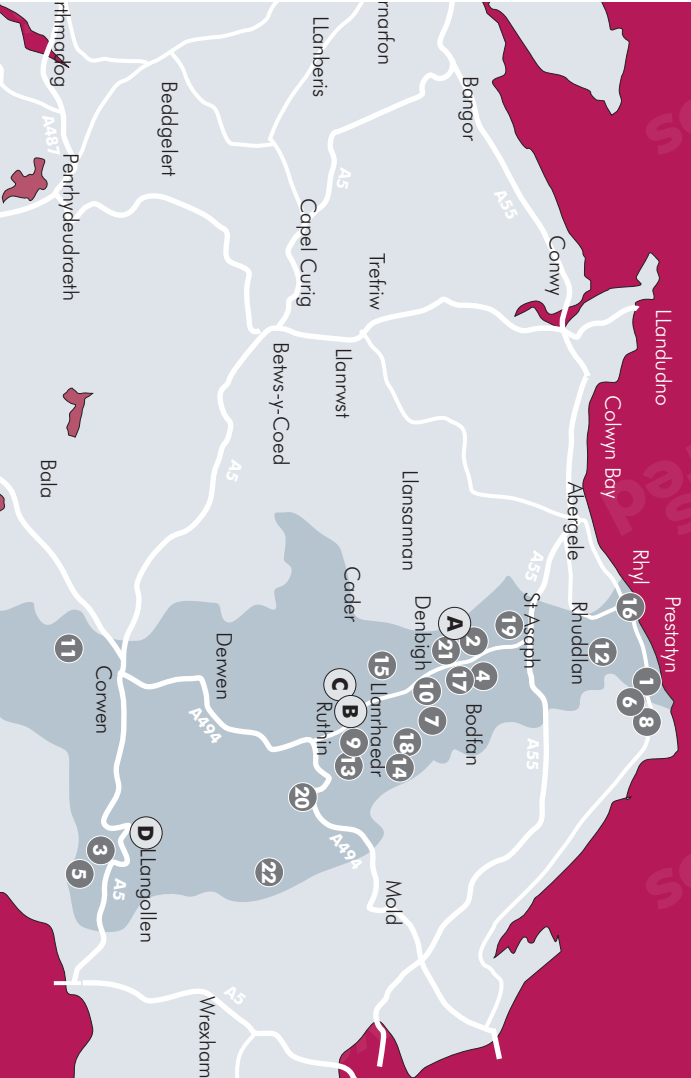

open studios DENBIGHSHIRE stiwdios agored

art TRAIL

HELFA CELFE

helfagelf.co.uk

SEPTEMBER OPEN STUDIO DATES

Fridays, Saturdays, Sundays, plus late Fridays
 7, 8, 9 • 14, 15, 16 • 21, 22, 23 • 28, 29, 30 September 2018
 check website for opening times by individual artists

YDDYADAU STIWDIOS AGORED MIS MEDI

Dydd Gwener, Sad, Sul, ymghyd â nosweithau Gwener hwyr
 7, 8, 9 • 14, 15, 16 • 21, 22, 23 • 28, 29, 30 Medi 2018
 edrychwruch ar y gwelien ar gyfer amseroedd agor gan artistiaid unigol